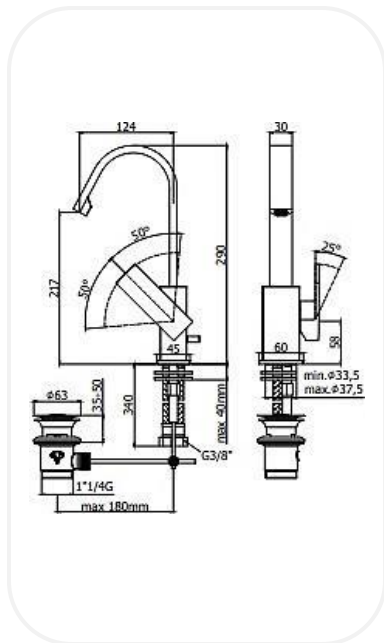

SPECIFICATIONS

Series	OSCAR
Finish	Chrome
Material	Brass
Flow Rate	6 l/min
Mounting Type	Deck Mounted

WARRANTY: 5 years

PARTS DESCRIPTION

Single Lever Wash Basin	ELNF00071
Flexible Connection Hose	Included

OPTIONAL/RECOMMENDED PRODUCTS

Pop-up waste	Optional
Click Clack Waste	Optional