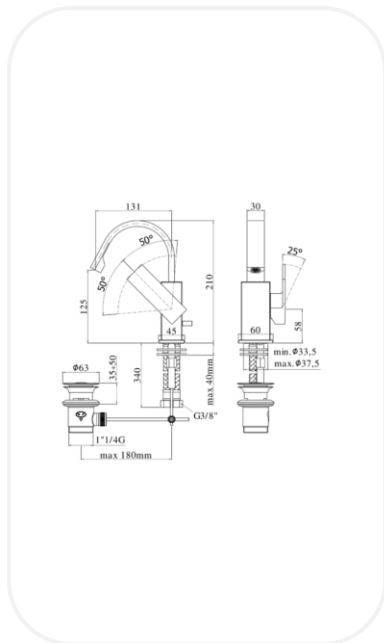

WARRANTY: 5 years

SPECIFICATIONS

Series	OSCAR
Finish	Chrome
Material	Brass
Flow Rate	6 l/min
Mounting Type	Deck Mounted

PARTS DESCRIPTION

Single Lever Bidet Mixer	ELNF00073
Flexible Connection Hose	Included

OPTIONAL/RECOMMENDED PRODUCTS

Pop-up waste	Optional
Click Click Waste	Optional