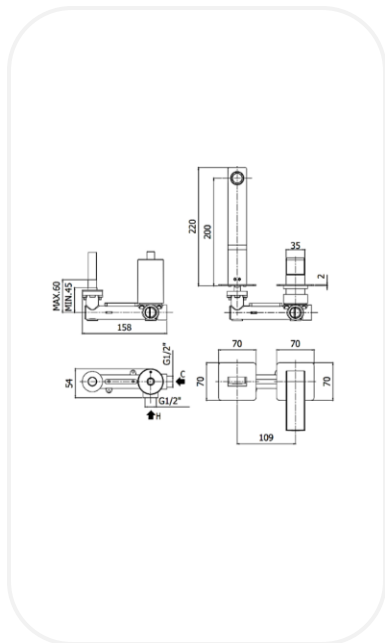

Faucets

ELNF00076

Wash Basin Mixer

Available Levers

FEATURES

- Elegant design
- Concealed single lever wash basin mixer with spout
- Original cartridge for smooth control
- High corrosion resistance plating

SPECIFICATIONS

Series	OSCAR
Finish	Chrome
Material	Brass
Flow Rate	6 l/min
Mounting Type	Concealed

WARRANTY: 5 years

PARTS DESCRIPTION

single lever Wash Basin mixer	ELNF00076
Concealed Body	Included
spout	Included