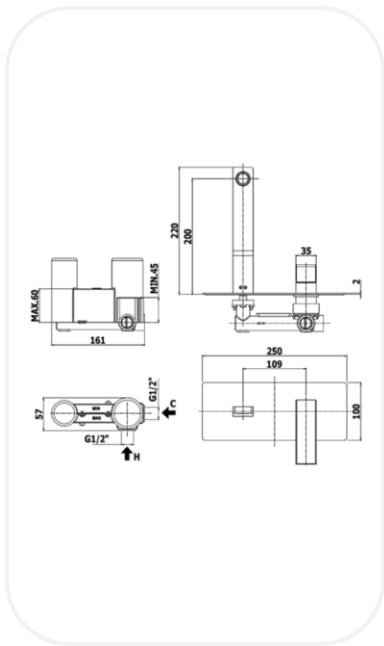

Faucets

ELNF00079

Wash Basin Mixer

Available Levers

EFNF00102

ELNF00079

FEATURES

- Elegant design
- Concealed single lever wash basin mixer with spout
- Original cartridge for smooth control
- High corrosion resistance plating

SPECIFICATIONS

Series	OSCAR
Finish	Chrome
Material	Brass
Flow Rate	6 l/min
Mounting Type	Concealed

WARRANTY: 5 years

PARTS DESCRIPTION

Single lever Wash Basin mixer	ELNF00079
Concealed Body	Included
Spout	Included