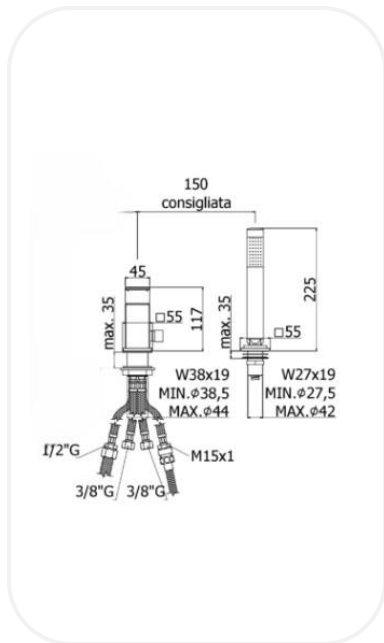

Faucets

ELNF00081

Shower Set

FEATURES

Elegant design

Single lever shower set without spout (2 holes) with hand shower

Original cartridge for smooth control

High corrosion resistance plating

WARRANTY: 5 years

SPECIFICATIONS

Series	OSCAR
Finish	Chrome
Material	Brass
Flow Rate	8 l/min
Mounting Type	Deck Mounted

PARTS DESCRIPTION

Single Lever Shower Set	ELNF00081
Hand Shower	Included
Flexible Connection Hose	Included