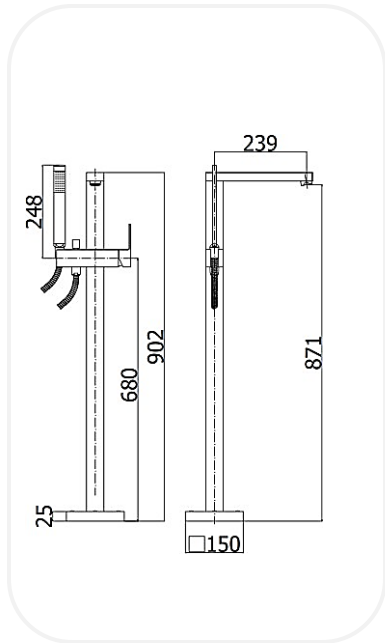

Faucets

ELNF00083

Bath/Shower Set

FEATURES

Elegant design

Free-standing bath/shower set with spout, hand shower and with concealed base for floor mounting included

Original cartridge for smooth control

High corrosion resistance plating

WARRANTY: 5 years

SPECIFICATIONS

Series	OSCAR
Finish	Chrome
Material	Brass
Flow Rate	8 l/min
Mounting Type	Floor Mounted
Shower Hose	Silver PVC 1/2"x1/2" / L.1500mm

PARTS DESCRIPTION

Free Standing Bath/Shower Mixer	ELNF00083
Hand Shower	Included
Flexible Connection Hose	Included
Concealed Body	Included
Spout	Included