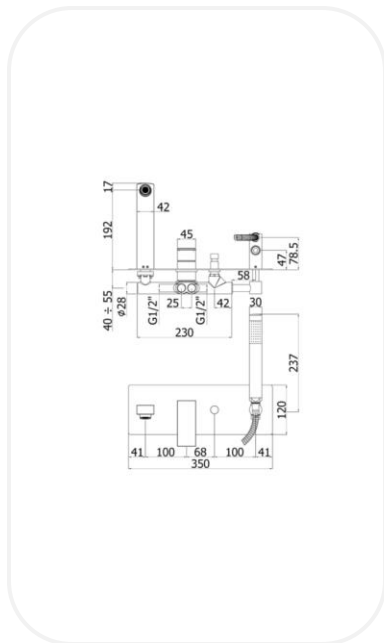

WARRANTY: 5 years