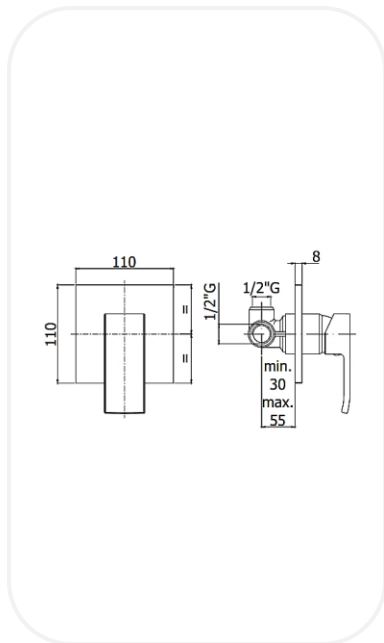

Faucets

ELNF00120

Shower Mixer

Available Levers

EFN00117

ELNF00120

FEATURES

- Elegant design
- Concealed single lever shower mixer (1 outlet)
- Original cartridge for smooth control
- High corrosion resistance plating

SPECIFICATIONS

Series	OSCAR
Finish	Chrome
Material	Brass
Flow Rate	8 l/min
Mounting Type	Concealed

WARRANTY: 5 years

PARTS DESCRIPTION

Single Lever Shower Mixer	ELNF00120
Concealed Body	Included