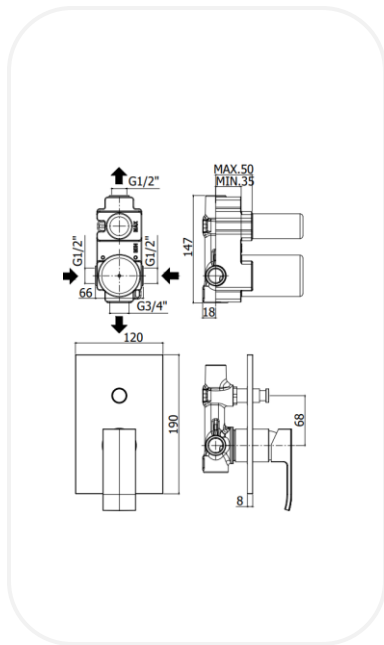

#### FEATURES

Elegant design

Concealed single lever shower mixer (2 outlets) with push diverter

Original cartridge for smooth control

High corrosion resistance plating

#### SPECIFICATIONS

<b>Series</b>	OSCAR
<b>Finish</b>	Chrome
<b>Material</b>	Brass
<b>Flow Rate</b>	8 l/min
<b>Mounting Type</b>	Concealed

**WARRANTY: 5 years**

#### PARTS DESCRIPTION

<b>Single Lever Shower Mixer</b>	ELNF00121
<b>Concealed Body</b>	Included