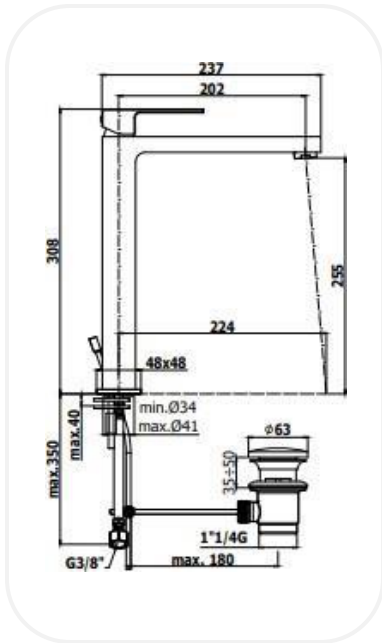

OPTIONAL/RECOMMENDED PRODUCTS

Pop-up waste	Optional
Click Clack Waste	Optional