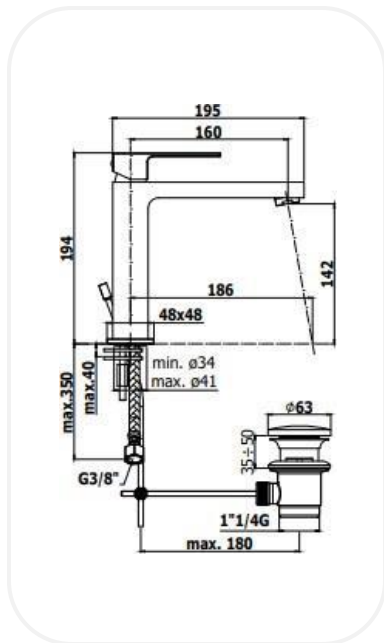

Faucets

ELPNF00064

Wash Basin Mixer

Available Levers

FEATURES

- Elegant design
- Single lever wash basin mixer (medium)
- Original cartridge for smooth control
- High corrosion resistance plating

SPECIFICATIONS

Series	OSCAR
Finish	Chrome
Material	Brass
Flow Rate	6 l/min
Mounting Type	Deck Mounted
Height	142 mm

WARRANTY: 5 years

PARTS DESCRIPTION

Single Lever Wash Basin Mixer	ELPNF00064
Flexible Connection Hose	Included