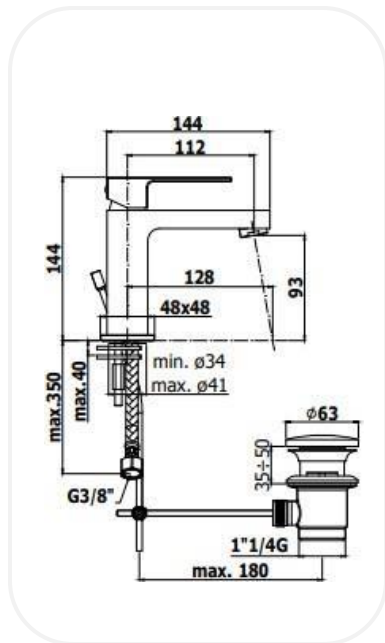

Faucets

ELPNF00067

Wash Basin Mixer

Available Levers

FEATURES

- Elegant design
- Single lever wash basin mixer
- Original cartridge for smooth control
- High corrosion resistance plating

SPECIFICATIONS

Series	OSCAR
Finish	Chrome
Material	Brass
Flow Rate	6 l/min
Mounting Type	Deck Mounted
Height	93 mm

WARRANTY: 5 years

PARTS DESCRIPTION

Single Lever Wash Basin Mixer	ELPNF00067
Flexible Connection Hose	Included

OPTIONAL/RECOMMENDED PRODUCTS

Pop-up waste	Optional
Click Click Waste	Optional