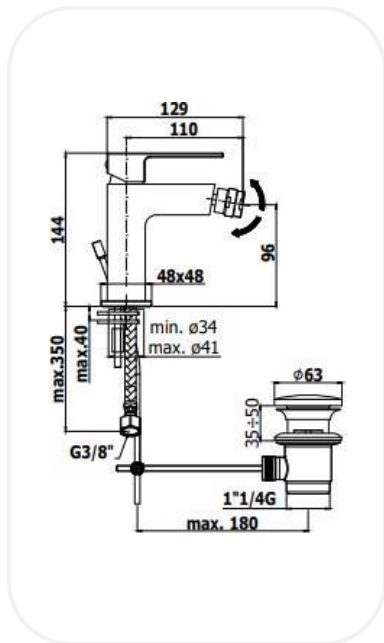

WARRANTY: 5 years

SPECIFICATIONS

Series	OSCAR
Finish	Chrome
Material	Brass
Flow Rate	6 l/min
Mounting Type	Deck Mounted

PARTS DESCRIPTION

Single Lever Bidet Mixer	ELPNF00070
Flexible Connection Hose	Included

OPTIONAL/RECOMMENDED PRODUCTS

Pop-up waste	Optional
Click Clack Waste	Optional