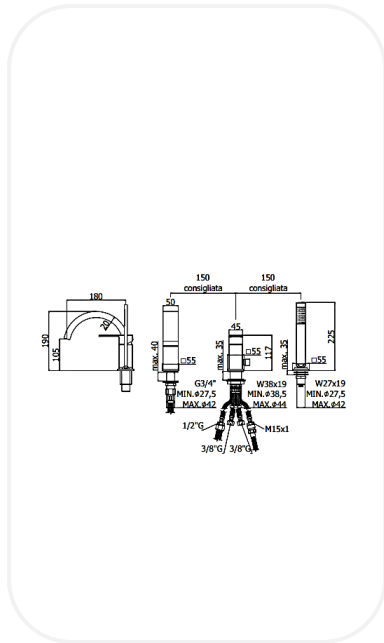

SPECIFICATIONS

Series	OSCAR
Finish	Chrome
Material	Brass
Flow Rate	8 l/min
Mounting Type	Deck Mounted

WARRANTY: 5 years

PARTS DESCRIPTION

Single Lever Bath/ Shower Set	ELSNF00082
Hand Shower	Included
Flexible Connection Hose	Included
Spout	Included