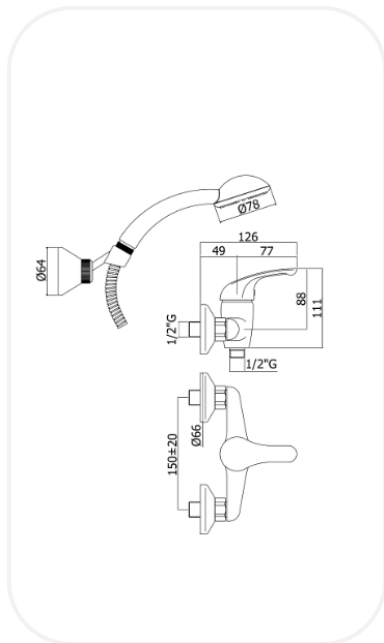

Faucets

APM3HNF00241

Shower Set

FEATURES

Elegant design

Single lever shower set with hand shower

Original cartridge for smooth control

High corrosion resistance plating

SPECIFICATIONS

Series	EXCENTRIC
Finish	Chrome
Material	Brass
Flow Rate	8 l/min
Mounting Type	Wall Mounted

WARRANTY: 5 years

PARTS DESCRIPTION

Single Lever Shower Set	APM3HNF00241
Hand Shower	Included
Flexible Connection Hose	Included