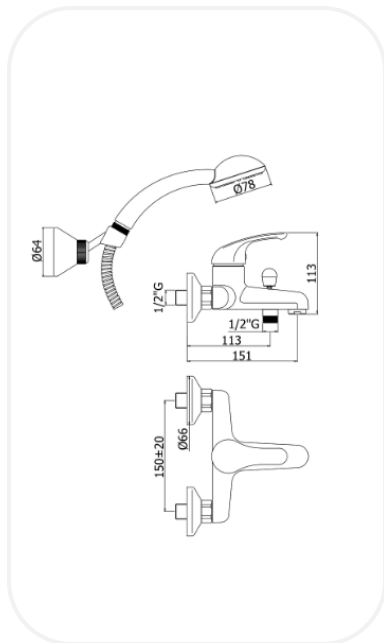

Faucets

APM3HNF00243

Bath/Shower Set

FEATURES

Elegant design

Single lever bath/shower set with hand shower

Original cartridge for smooth control

High corrosion resistance plating

SPECIFICATIONS

Series	EXCENTRIC
Finish	Chrome
Material	Brass
Flow Rate	8 l/min
Mounting Type	Wall Mounted

WARRANTY: 5 years

PARTS DESCRIPTION

Single Lever Bath/Shower Set	APM3HNF00243
Hand Shower	Included
Flexible Connection Hose	Included