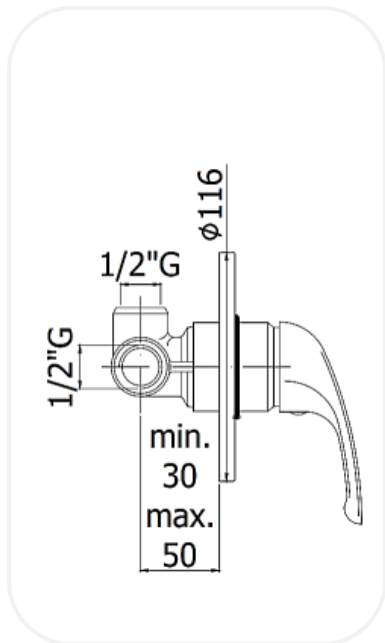

Faucets

APM3NF00239

Shower Mixer

FEATURES

Elegant design

Single lever concealed shower mixer

Original cartridge for smooth control

High corrosion resistance plating

SPECIFICATIONS

Series EXCENTRIC

Finish Chrome

Material Brass

Flow Rate 8 l/min

Mounting Type Concealed

WARRANTY: 5 years

PARTS DESCRIPTION

Single Lever Shower Mixer APM3NF00239

Concealed Body Included