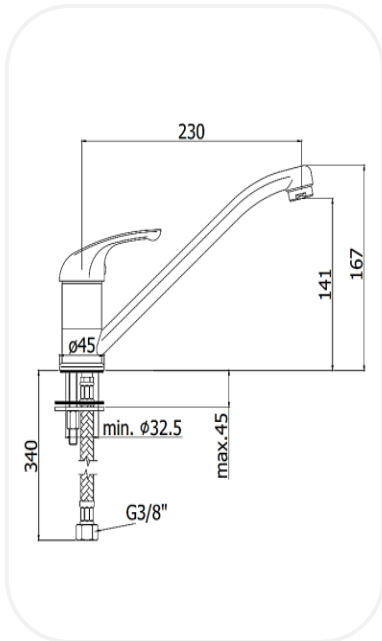

Kitchen Faucets

APM3NF00468

Kitchen Mixer

FEATURES

- Elegant design
- One-hole sink mixer with swivelling spout
- Original cartridge for smooth control
- High corrosion resistance plating

SPECIFICATIONS

Series	SPATULA
Finish	Chrome
Material	Brass
Flow Rate	7 l/min
Mounting Type	Deck Mounted

WARRANTY: 5 years

PARTS DESCRIPTION

Single Lever Kitchen Mixer	APM3NF00468
Flexible Connection Hose	Included