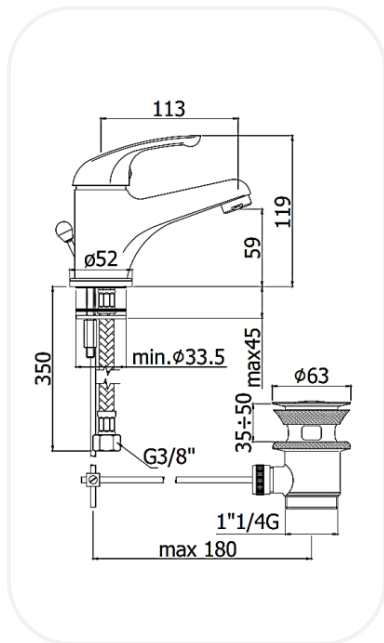

Faucets

APM3PNF00235

Wash Basin Mixer

FEATURES

- Elegant design
- Single lever wash basin mixer
- Original cartridge for smooth control
- High corrosion resistance plating

SPECIFICATIONS

| | |
|----------------------|--------------|
| Series | EXCENTRIC |
| Finish | Chrome |
| Material | Brass |
| Flow Rate | 6 l/min |
| Mounting Type | Deck Mounted |

WARRANTY: 5 years

PARTS DESCRIPTION

| | |
|--------------------------------------|--------------|
| Single Lever Wash Basin Mixer | APM3PNF00235 |
| Flexible Connection Hose | Included |

OPTIONAL/RECOMMENDED PRODUCTS