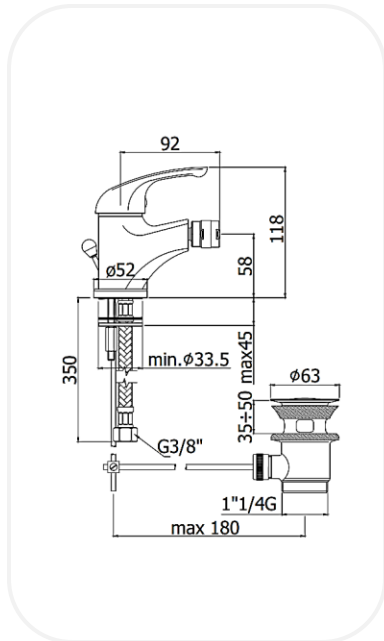

WARRANTY: 5 years

SPECIFICATIONS

Series	EXCENTRIC
Finish	Chrome
Material	Brass
Flow Rate	6 l/min
Mounting Type	Deck Mounted

PARTS DESCRIPTION

Single Lever Bidet Mixer	APM3PNF00238
Flexible Connection Hose	Included

OPTIONAL/RECOMMENDED PRODUCTS

Pop-up waste	Optional
Click Click Waste	Optional