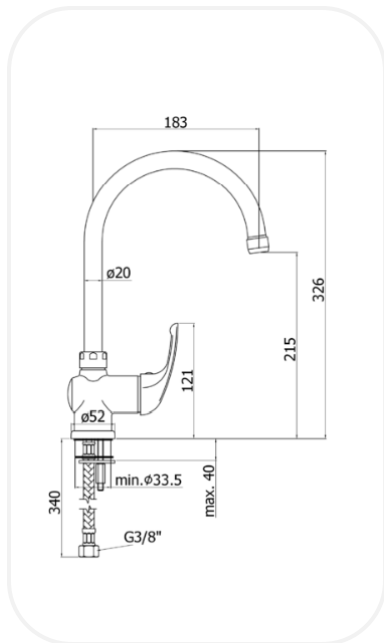

Kitchen Faucets

APM4NF00461

Kitchen Mixer

FEATURES

- Elegant design
- One-hole sink mixer with swivelling spout
- Original cartridge for smooth control
- High corrosion resistance plating

SPECIFICATIONS

Series	SPATULA
Finish	Chrome
Material	Brass
Flow Rate	7 l/min
Mounting Type	Deck Mounted

WARRANTY: 5 years

PARTS DESCRIPTION

Single Lever Kitchen Mixer	APM4NF00461
Flexible Connection Hose	Included