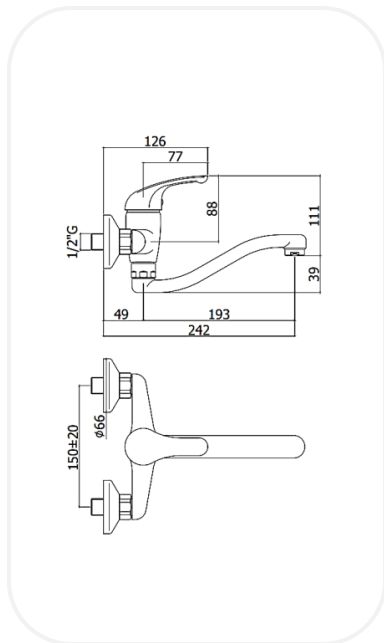

Kitchen Faucets

APM5NF00462

Kitchen Mixer

FEATURES

Elegant design

Wall mounted sink mixer with swivelling tube snake spout

Original cartridge for smooth control

High corrosion resistance plating

SPECIFICATIONS

Series	SPATULA
Finish	Chrome
Material	Brass
Flow Rate	7 l/min
Mounting Type	Wall Mounted

WARRANTY: 5 years

PARTS DESCRIPTION

Single Lever Kitchen Mixer	APM5NF00462
-----------------------------------	-------------