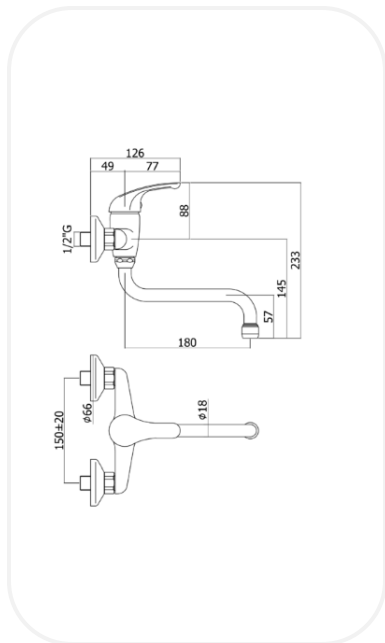

Kitchen Faucets

APM6NF00463

Kitchen Mixer

FEATURES

Elegant design

Wall mounted sink mixer with "S" spout

Original cartridge for smooth control

High corrosion resistance plating

SPECIFICATIONS

Series	SPATULA
Finish	Chrome
Material	Brass
Flow Rate	7 l/min
Mounting Type	Wall Mounted

PARTS DESCRIPTION

Single Lever Kitchen Mixer	APM6NF00463
-----------------------------------	-------------