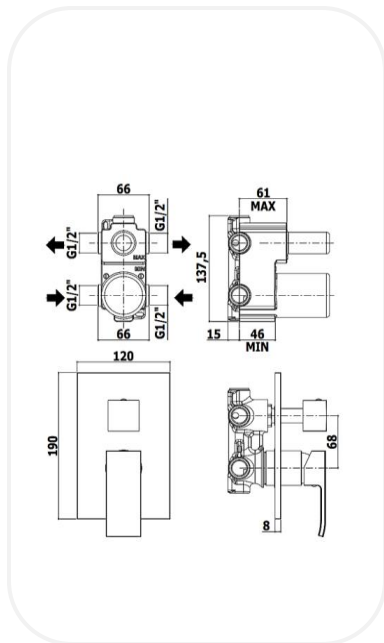

Concealed single lever shower mixer (2/3 outlets) with diverter

Original cartridge for smooth control

High corrosion resistance plating

SPECIFICATIONS

Series	OSCAR
Finish	Chrome
Material	Brass
Flow Rate	8 l/min
Mounting Type	Concealed

PARTS DESCRIPTION

Single Lever Shower Mixer	ELNF00122
Concealed Body	Included

WARRANTY: 5 years