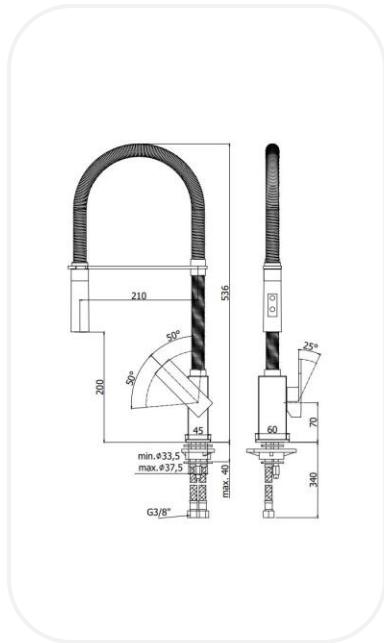

Kitchen Faucets

ELNF00477

Kitchen Mixer

FEATURES

Elegant design

One-hole sink mixer with swivelling spout
ABS hand-shower (two spray-functions)

Original cartridge for smooth control

High corrosion resistance plating

SPECIFICATIONS

| | |
|----------------------|--------------|
| Series | GRATER |
| Finish | Chrome |
| Material | Brass |
| Flow Rate | 7 l/min |
| Mounting Type | Deck Mounted |

WARRANTY: 5 years

PARTS DESCRIPTION

| | |
|-----------------------------------|-----------|
| Single Lever Kitchen Mixer | ELNF00477 |
| Flexible Connection Hose | Included |