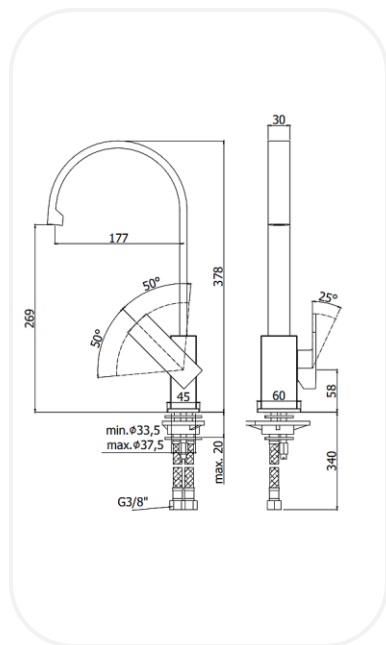

Kitchen Faucets

ELNF00478

Kitchen Mixer

FEATURES

Elegant design

One-hole sink mixer with swivelling spout

Original cartridge for smooth control

High corrosion resistance plating

SPECIFICATIONS

| | |
|----------------------|--------------|
| Series | GRATER |
| Finish | Chrome |
| Material | Brass |
| Flow Rate | 7 l/min |
| Mounting Type | Deck Mounted |

WARRANTY: 5 years

PARTS DESCRIPTION

| | |
|-----------------------------------|-----------|
| Single Lever Kitchen Mixer | ELNF00478 |
| Flexible Connection Hose | Included |