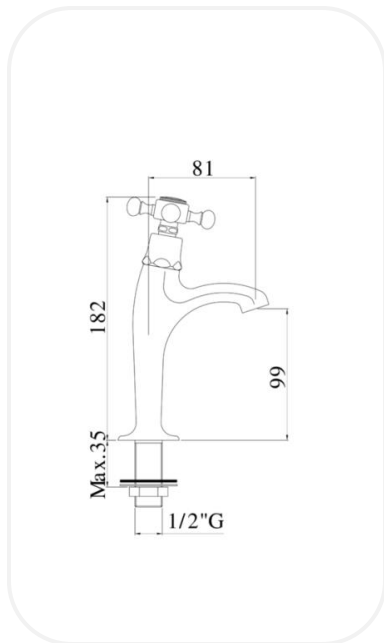

Faucets

FBNF00551

Wash Basin Mixer

FEATURES

Elegant design

Single lever tall wash basin mixer
(cold water only)

Original handle valve for smooth control

High corrosion resistance plating

SPECIFICATIONS

Series	AMELIE
Finish	Chrome
Material	Brass
Flow Rate	6 l/min
Mounting Type	Deck Mounted
Height	99 mm

WARRANTY: 5 years

PARTS DESCRIPTION

Single Lever Wash Basin Mixer	FBNF00551
Flexible Connection Hose	Included