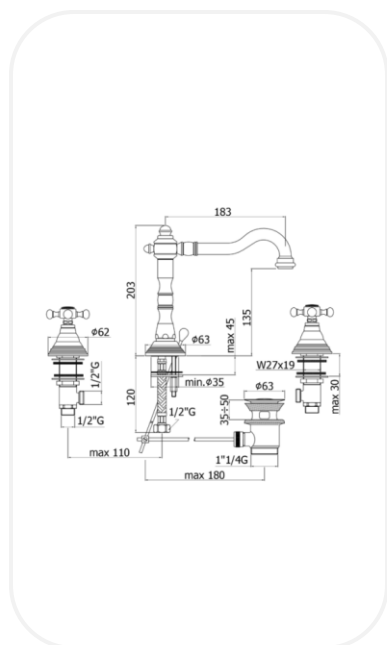

Faucets

FBNF00552

Wash Basin Mixer

FEATURES

- Elegant design
- 3-hole wash basin mixer with swiveling spout
- Original handle valve for smooth control
- High corrosion resistance plating

SPECIFICATIONS

Series	AMELIE
Finish	Chrome
Material	Brass
Flow Rate	6 l/min
Mounting Type	Deck Mounted

WARRANTY: 5 years

PARTS DESCRIPTION

Wash basin mixer	FBNF00552
Flexible Connection Hose	Included
spout	Included

OPTIONAL/RECOMMENDED PRODUCTS

Pop-up waste	Optional
Click Clack Waste	Optional