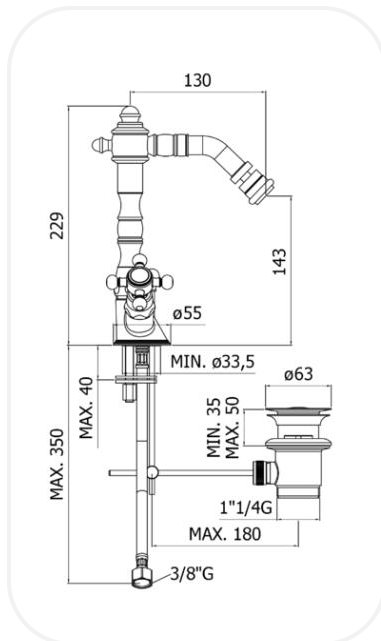

Faucets

FBNF00554

Bidet Mixer

FEATURES

- Elegant design
- Double handle bidet mixer with swiveling spout
- Original handle valve for smooth control
- High corrosion resistance plating

SPECIFICATIONS

Series	AMELIE
Finish	Chrome
Material	Brass
Flow Rate	6 l/min
Mounting Type	Deck Mounted

WARRANTY: 5 years

PARTS DESCRIPTION

Double Handle Bidet Mixer	FBNF00554
Flexible Connection Hose	Included
Spout	Included

OPTIONAL/RECOMMENDED PRODUCTS

Pop-up waste	Optional
Click Clack Waste	Optional