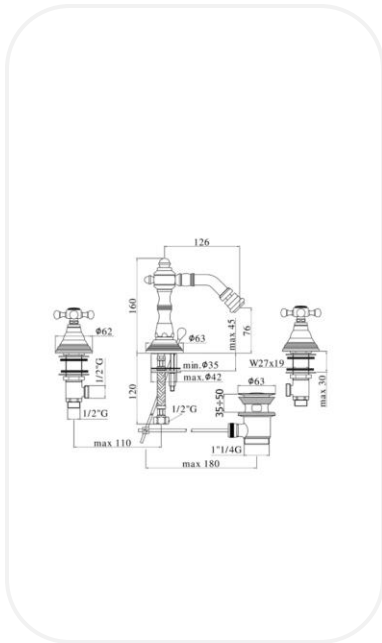

Faucets

WARRANTY: 5 years

FBNF00555

Bidet Mixer

FEATURES

- Elegant design
- 3-Hole bidet mixer with swiveling spout
- Original handle valve for smooth control
- High corrosion resistance plating

SPECIFICATIONS

Series	AMELIE
Finish	Chrome
Material	Brass
Flow Rate	6 l/min
Mounting Type	Deck Mounted

PARTS DESCRIPTION

Bidet mixer	FBNF00555
Flexible Connection Hose	Included
Spout	Included

OPTIONAL/RECOMMENDED PRODUCTS

Pop-up waste	Optional
Click Click Waste	Optional