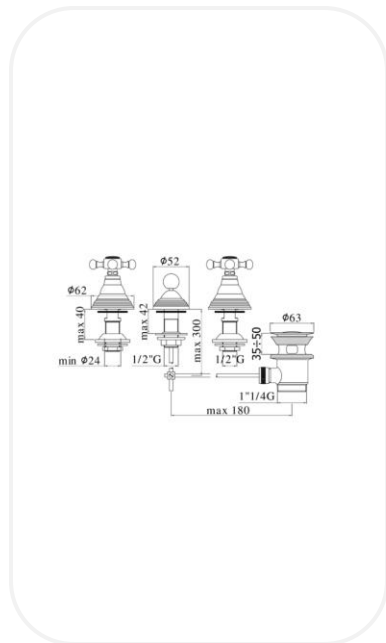

Faucets

FBNF00556

Bidet Mixer

FEATURES

- Elegant design
- 3-Hole bidet mixer
- Original handle valve for smooth control
- High corrosion resistance plating

SPECIFICATIONS

Series	AMELIE
Finish	Chrome
Material	Brass
Flow Rate	6 l/min
Mounting Type	Deck Mounted

WARRANTY: 5 years

PARTS DESCRIPTION

Bidet mixer	FBNF00556
--------------------	-----------

OPTIONAL/RECOMMENDED PRODUCTS

Pop-up waste	Optional
Click Clack Waste	Optional