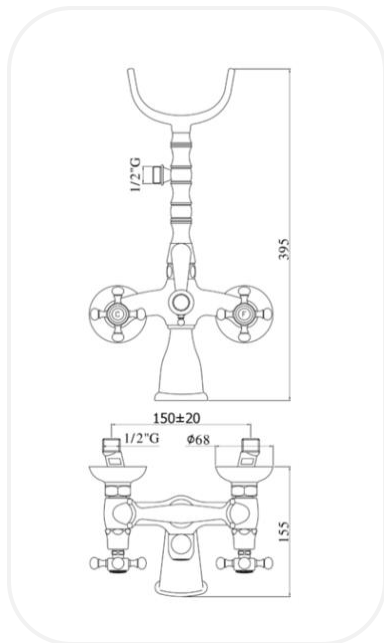

#### Bath/Shower Set

#### SPECIFICATIONS

<b>Series</b>	AMELIE
<b>Finish</b>	Chrome
<b>Material</b>	Brass
<b>Flow Rate</b>	8 l/min
<b>Mounting Type</b>	Wall mounted

**WARRANTY: 5 years**

#### PARTS DESCRIPTION

<b>Bath/Shower set</b>	FBNF00557
<b>Flexible Connection Hose</b>	Included
<b>Hand Shower</b>	Included