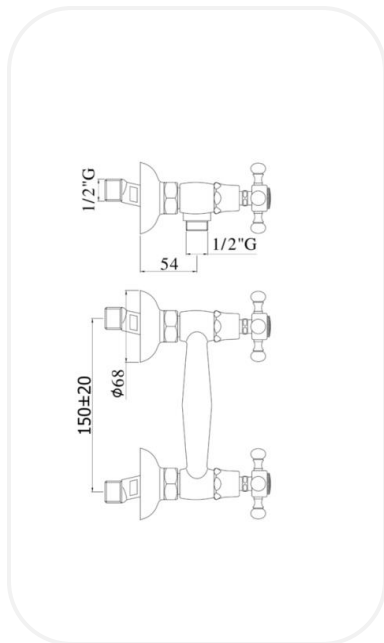

Faucets

FBNF00558

Shower Set

FEATURES

Elegant design

Double handle shower set with metal swiveling bracket and metal hand shower

Original handle valve for smooth control

High corrosion resistance plating

WARRANTY: 5 years

SPECIFICATIONS

Series	AMELIE
Finish	Chrome
Material	Brass
Flow Rate	8 l/min
Mounting Type	Wall mounted

PARTS DESCRIPTION

Shower Set	FBNF00558
Hand Shower	Included
Flexible Connection Hose	Included