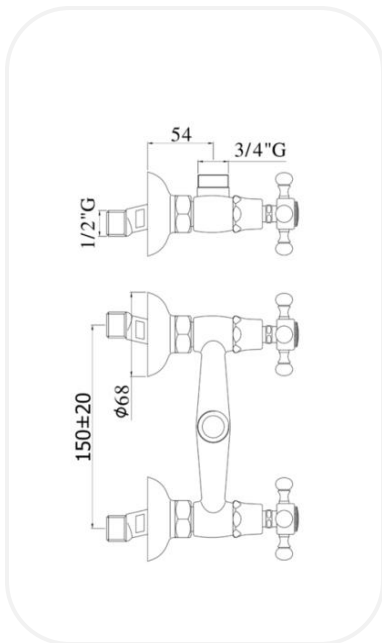

Faucets

FBNF00559

Shower Mixer

FEATURES

- Elegant design
- Double handle shower mixer
- Original handle valve for smooth control
- High corrosion resistance plating

SPECIFICATIONS

Series	AMELIE
Finish	Chrome
Material	Brass
Flow Rate	8 l/min
Mounting Type	Wall mounted

PARTS DESCRIPTION

Shower mixer	FBNF00559
---------------------	-----------

WARRANTY: 5 years