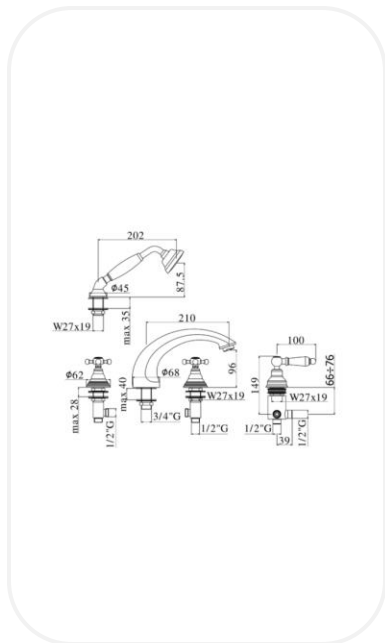

SPECIFICATIONS

Series	AMELIE
Finish	Chrome
Material	Brass
Flow Rate	8 l/min
Mounting Type	Deck Mounted

WARRANTY: 5 years

PARTS DESCRIPTION

Bath/Shower Set	FBNF00560
Flexible Connection Hose	Included
Spout	Included
Hand Shower	Included