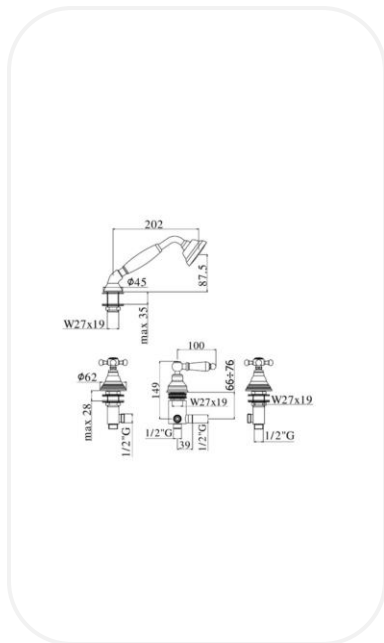

Faucets

WARRANTY: 5 years

FBNF00561

Shower Set

FEATURES

Elegant design

(4-Holes) Shower set with diverter, pull-out hand-shower, set of 3 stainless steel hoses for mixer and flexible hose with ecological weight for hand-shower

Original handle valve for smooth control

High corrosion resistance plating

SPECIFICATIONS

Series	AMELIE
Finish	Chrome
Material	Brass
Flow Rate	8 l/min
Mounting Type	Deck Mounted

PARTS DESCRIPTION

Shower Set	FBNF00561
Flexible Connection Hose	Included
Hand Shower	Included