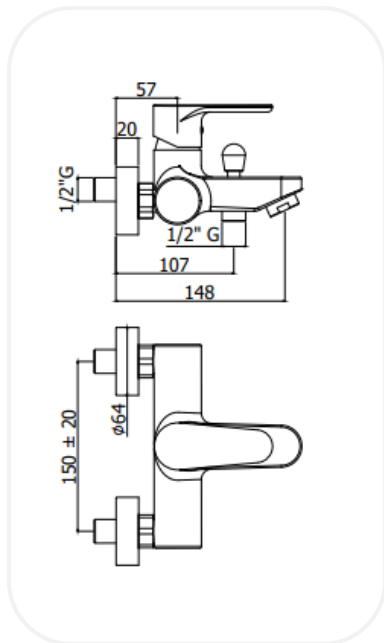

Faucets

GRHNF00130

Bath/Shower Set

FEATURES

Elegant Design

Single lever bath/shower mixer with diverter, spout, hand shower and swiveling wall bracket with ABS hook

Original cartridge for smooth control

High corrosion resistance plating

SPECIFICATIONS

Series	BEACH
Finish	Chrome
Material	Brass
Flow Rate	8 l/min
Mounting Type	Wall Mounted

WARRANTY: 5 years

PARTS DESCRIPTION

Single Lever Bath/Shower Set	GRHNF00130
Spout	Included
Hand Shower	Included
Flexible Connection Hose	Included