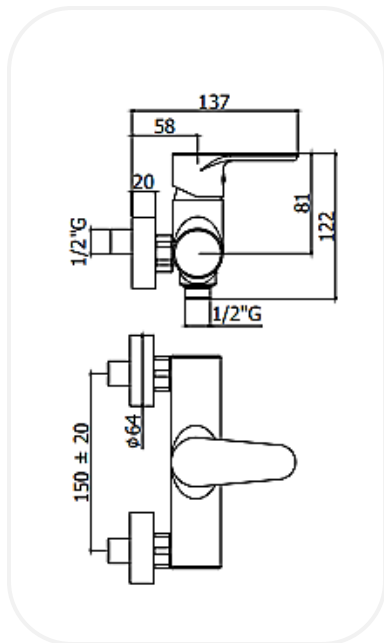

#### SPECIFICATIONS

<b>Series</b>	BEACH
<b>Finish</b>	Chrome
<b>Material</b>	Brass
<b>Flow Rate</b>	8 l/min
<b>Mounting Type</b>	Wall Mounted

**WARRANTY:** 5 years