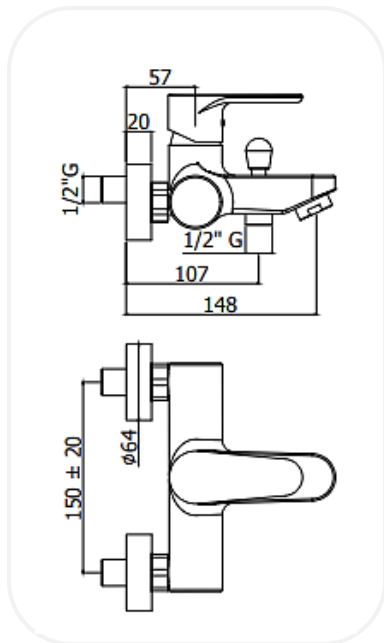

Faucets

GRNF00033

Shower Mixer

FEATURES

- Elegant design
- Single lever shower mixer with spout and diverter
- Original cartridge for smooth control
- High corrosion resistance plating

SPECIFICATIONS

Series	BEACH
Finish/Color	Chrome
Material	Brass
Flow Rate	8 l/min
Mounting Type	Wall Mounted

WARRANTY: 5 years

PARTS DESCRIPTION

Single Lever Shower Mixer	GRNF00033
Spout	Included