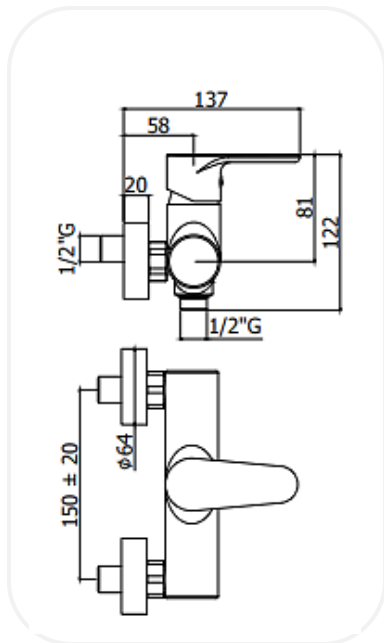

Faucets

GRNF00034

Shower Mixer

FEATURES

- Elegant design
- Single lever shower mixer
- Original cartridge for smooth control
- High corrosion resistance plating

SPECIFICATIONS

Series	BEACH
Finish	Chrome
Material	Brass
Flow Rate	8 l/min
Mounting Type	Wall Mounted

WARRANTY: 5 years

PARTS DESCRIPTION

Single Lever Shower Mixer	GRNF00034
----------------------------------	-----------