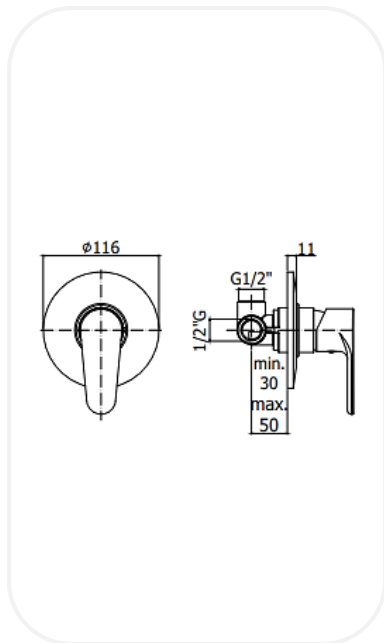

Faucets

GRNF00036

Shower Mixer

FEATURES

Elegant design

Single lever concealed shower mixer (1 outlet) without diverter

Original cartridge for smooth control

High corrosion resistance plating

SPECIFICATIONS

Series	BEACH
Finish	Chrome
Material	Brass
Flow Rate	8 l/min
Mounting Type	Concealed

WARRANTY: 5 years

PARTS DESCRIPTION

Single Lever Shower Mixer	GRNF00036
Concealed Body	Included