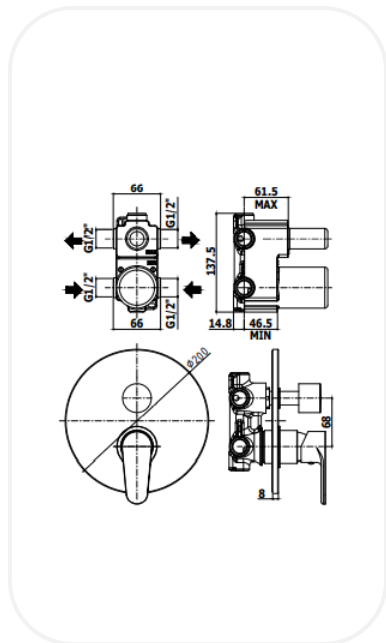

Faucets

GRNF00129

Shower Mixer

FEATURES

- Elegant design
- Single lever concealed shower mixer
- Diverter cartridge (2/3 outlets)
- Original cartridge for smooth control
- High corrosion resistance plating

SPECIFICATIONS

Series	BEACH
Finish	Chrome
Material	Brass
Flow Rate	8 l/min
Mounting Type	Concealed

WARRANTY: 5 years

PARTS DESCRIPTION

Single Lever Shower Mixer	GRNF00129
Concealed Body	Included