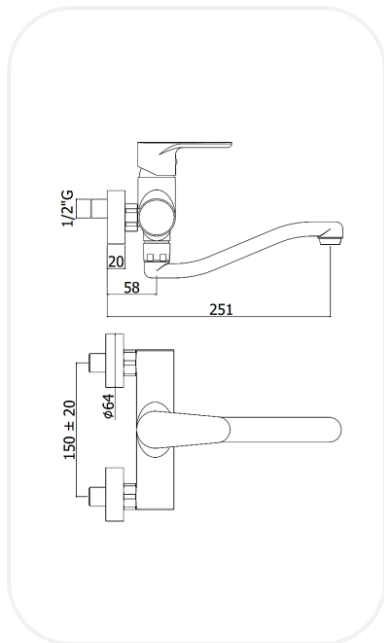

#### SPECIFICATIONS

<b>Series</b>	SPATULA
<b>Finish</b>	Chrome
<b>Material</b>	Brass
<b>Flow Rate</b>	7 l/min
<b>Mounting Type</b>	Wall Mounted

**WARRANTY:** 5 years