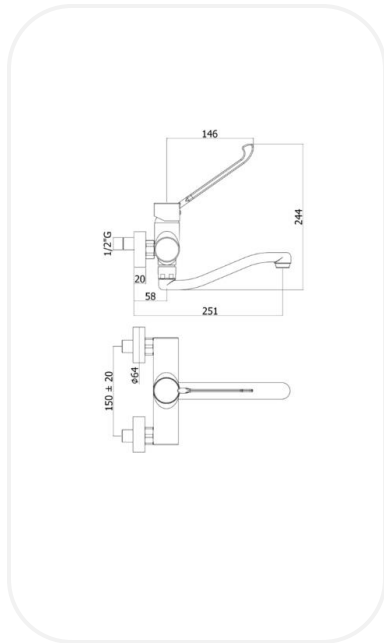

#### SPECIFICATIONS

<b>Series</b>	SPATULA
<b>Finish</b>	Chrome
<b>Material</b>	Brass
<b>Flow Rate</b>	7 l/min
<b>Mounting Type</b>	Wall Mounted

**WARRANTY:** 5 years