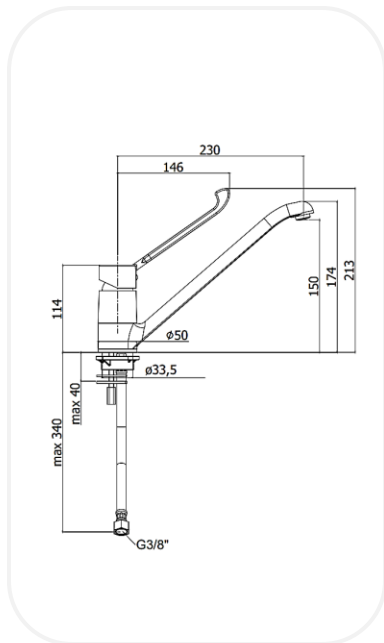

Kitchen Faucets

GRNF00470

Kitchen Mixer

FEATURES

Elegant design

One-hole sink mixer with clinical lever

Original cartridge for smooth control

High corrosion resistance plating

SPECIFICATIONS

Series	SPATULA
Finish	Chrome
Material	Brass
Flow Rate	7 l/min
Mounting Type	Deck Mounted

WARRANTY: 5 years

PARTS DESCRIPTION

Single Lever Kitchen Mixer	GRNF00470
Flexible Connection Hose	Included