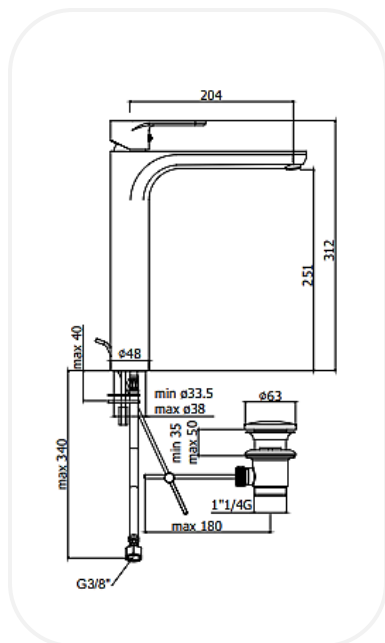

WARRANTY: 5 years

SPECIFICATIONS

Series	BEACH
Finish	Chrome
Material	Brass
Flow Rate	6 l/min
Mounting Type	Deck Mounted
Height	251 mm

PARTS DESCRIPTION

Single Lever Tall Wash Basin Mixer	GRPNF00124
Flexible Connection Hose	Included

OPTIONAL/RECOMMENDED PRODUCTS

Pop-up waste	Optional
Click Click Waste	Optional