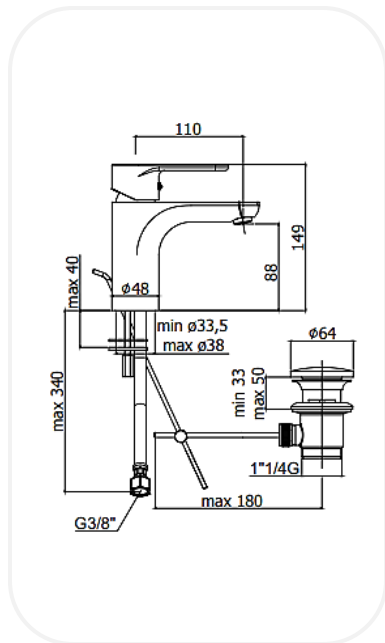

#### SPECIFICATIONS

<b>Series</b>	BEACH
<b>Finish</b>	Chrome
<b>Material</b>	Brass
<b>Flow Rate</b>	6 l/min
<b>Mounting Type</b>	Deck Mounted
<b>Height</b>	88 mm

**WARRANTY: 5 years**

#### PARTS DESCRIPTION

<b>Single Lever Wash Basin Mixer</b>	GRPNF00125
<b>Flexible Connection Hose</b>	Included