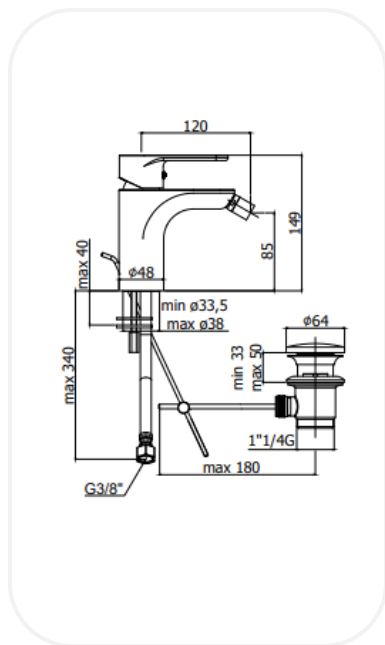

#### SPECIFICATIONS

<b>Series</b>	BEACH
<b>Finish</b>	Chrome
<b>Material</b>	Brass
<b>Flow Rate</b>	6 l/min
<b>Mounting Type</b>	Deck Mounted
<b>Height</b>	85 mm

**WARRANTY: 5 years**

#### PARTS DESCRIPTION

<b>Single Lever Bidet Mixer</b>	GRPNF00127
<b>Flexible Connection Hose</b>	Included