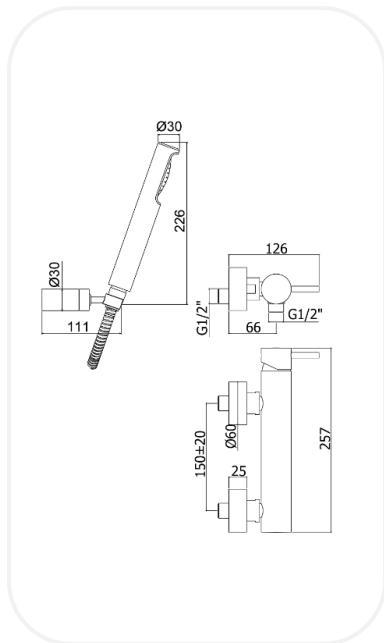

Faucets

LIGHNF00224

Shower Set

FEATURES

Elegant design

Single lever shower set with metal joint wall bracket and hand shower

Original cartridge for smooth control

High corrosion resistance plating

SPECIFICATIONS

Series	PORTOFINO
Finish	Chrome
Material	Brass
Flow Rate	8 l/min
Mounting Type	Wall Mounted

PARTS DESCRIPTION

Single Lever Shower Set	LIGHNF00224
Flexible Connection Hose	Included
Hand Shower	Included