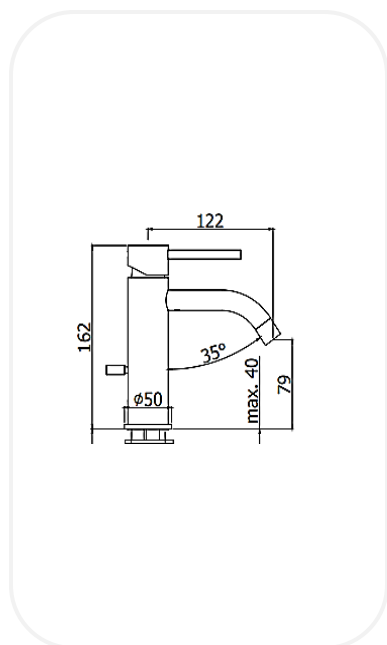

Faucets

LIGNF00001

Wash Basin Mixer

FEATURES

- Elegant design
- Single lever wash basin mixer
- Original cartridge for smooth control
- High corrosion resistance plating

SPECIFICATIONS

Series	PORTOFINO
Finish	Chrome
Material	Brass
Flow Rate	6 l/min
Mounting Type	Deck Mounted
Height	79 mm

WARRANTY: 5 years

PARTS DESCRIPTION

Single Lever Wash Basin Mixer	LIGNF00001
Flexible Connection Hose	Included

OPTIONAL/RECOMMENDED PRODUCTS

Pop-up waste	Optional
Click Clack Waste	Optional